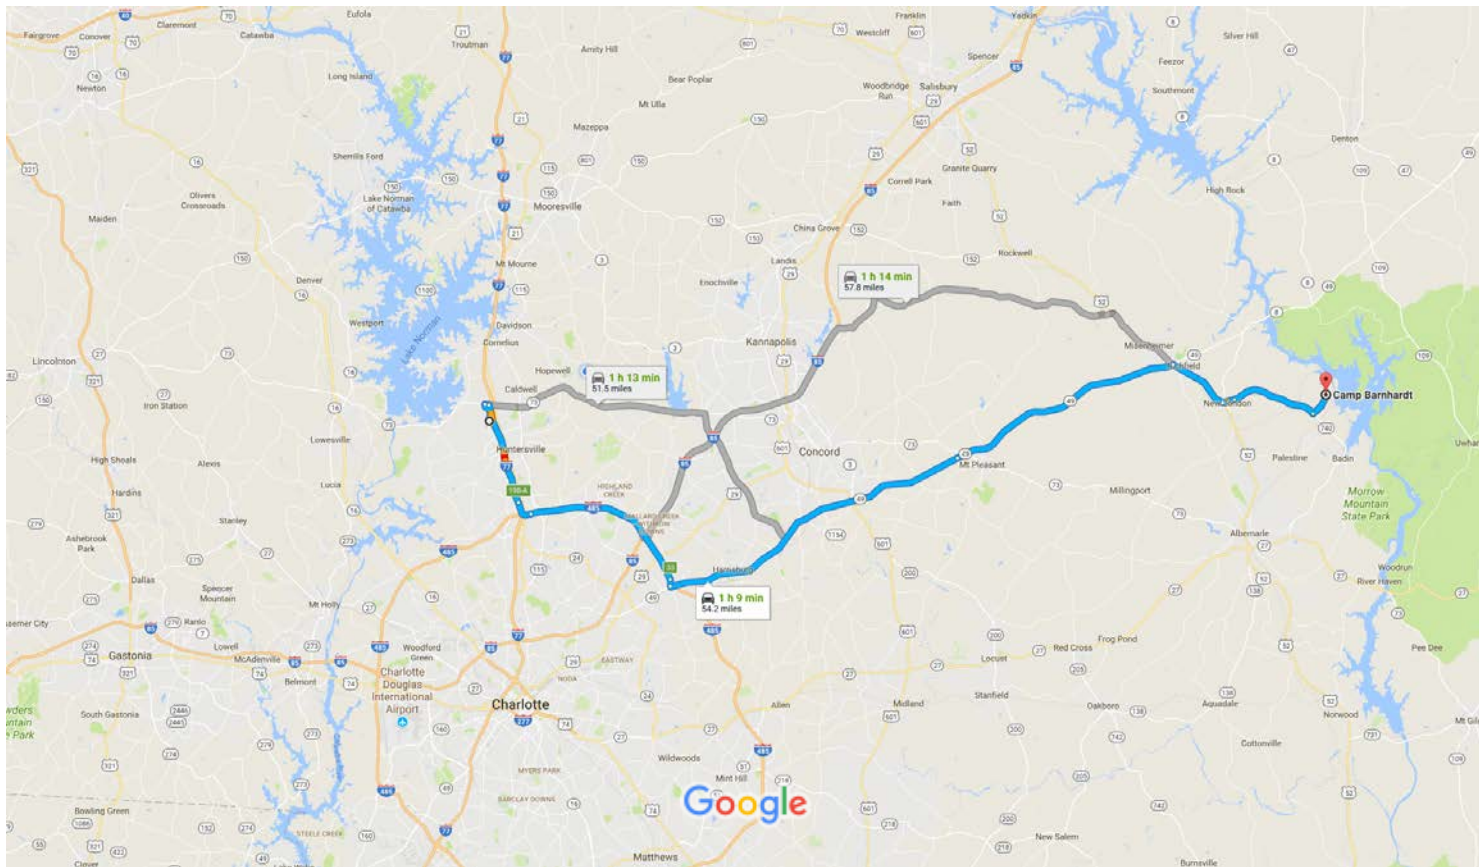

15711 Brookway Drive, Huntersville, NC to Camp Barnhardt Drive 54.2 miles, 1 h 9 min

Map data ©2017 Google 2 mi

15711 Brookway Drive, Huntersville, NC

Take Brookway Dr to Northcross Dr

- ↑ 1. Head north on Brookway Dr toward Bridgeford Ln 58 s (0.2 mi)

- ↶ 2. Turn left onto Bridgeford Ln 0.1 mi

- 256 ft

Take I-77 S, I-485/I-485 Inner, NC-49 N and NC-740 S to Barnhardt Rd in Harris

- ↘ 3. Turn right at the 1st cross street onto Northcross Dr 1 h 4 min (52.8 mi)

- ↘ 4. Turn right onto Sam Furr Rd 0.8 mi

- ↗ 5. Turn right to merge onto I-77 S toward Charlotte 0.2 mi

- ↘ 6. Use the right 2 lanes to take exit 19B-A toward I-85 N/Matthews 5.1 mi

- 1.0 mi

7.  Keep left, follow signs for I-485 and merge onto I-485/I-485 Inner 8.8 mi

12.  Continue straight to stay on NC-49 11.6 mi

13.  Turn right onto US-52 S/W Church St 3.2 mi
 Continue to follow US-52 S

14.  Turn left onto W Gold St 0.6 mi

15.  Continue onto NC-740 S 4.4 mi

Continue on Barnhardt Rd. Drive to Cannon Rd